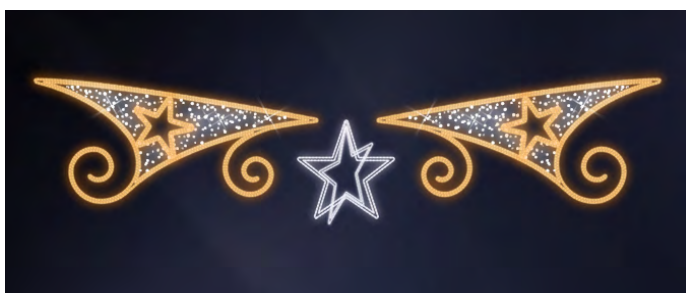

# 2D MOTIFS - ACROSS STREET

Vertigo across street	
Code	TB2D0053
Size	600 x 100cm
Weight	18,4kg
Watt	90W
Power info	230V

Fancy across street	
Code	TB2D0054
Size	600 x 85cm
Weight	35kg
Watt	260W
Power info	230V