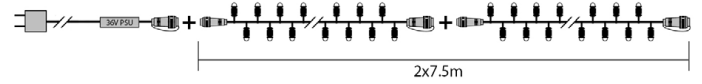

JADA STRING LIGHT OUTDOOR 36V

IP 67

Code	Length	LED Color		Watt	No. of LEDs	Cable color	Max Connection	Power supply
300-010	15m (2x7,5m)	warm white		8,6 W	120	gold	8	36V, DN-C-P
300-011	15m (2x7,5m)	warm white		8,6 W	120	transparent	8	36V, DN-C-P
300-012	15m (2x7,5m)	white		8,6 W	120	transparent	8	36V, DN-C-P
300-013	15m (2x7,5m)	warm white		8,6 W	120	red	8	36V, DN-C-P
300-014	15m (2x7,5m)	red		8,6 W	120	red	8	36V, DN-C-P