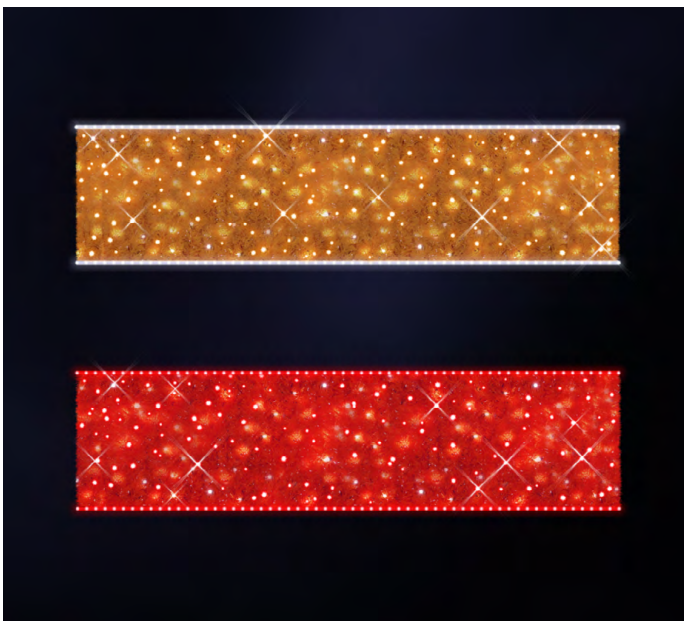

Bella ribbon 2D 1,3m	
Code	TB3D0431
Size	180 x 130cm
Watt	100W
Power info	36V , 50W trans. + 230V

Bella ribbon 2D 1,7m	
Code	TB3D0432
Size	240 x 170cm
Watt	150W
Power info	36V , 80W trans. + 230V

Duetto ribbon 2D 1,8m	
Code	TB3D0433
Size	160 x 180cm
Watt	100W
Power info	36V , 50W trans. + 230V

Duetto ribbon 2D 2,4m	
Code	TB3D0434
Size	220 x 240cm
Watt	150W
Power info	36V , 80W trans. + 230V