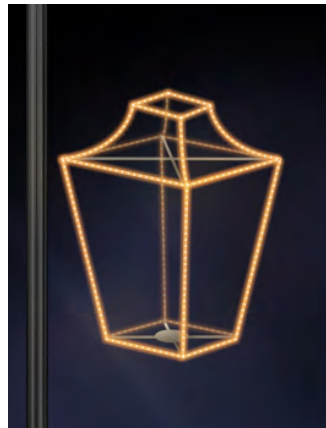

3D Lantern 75	
Code	TB2D0069
Size	60 x 75 x 60cm
Weight	2,8kg
Watt	60W
Power info	230V