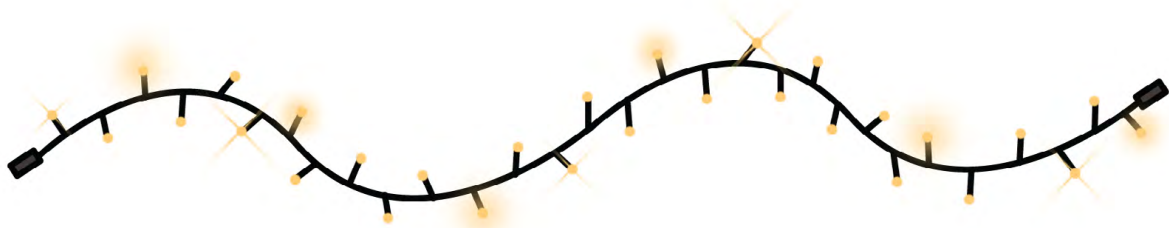

# GLOW LIGHT OUTDOOR 36V

IP 67

Code	Length	LED Color		Watt	No. of LEDs	Cable color	Max Connection	Power supply
<b>300-100</b>	15m (3x5m)	Warm white	<b>ANIM</b>	13,8 W	150 anim.	black	6	36V, DN-C-P

Glow light is animated light chain with slowly lighting up and turning off LED bulbs.