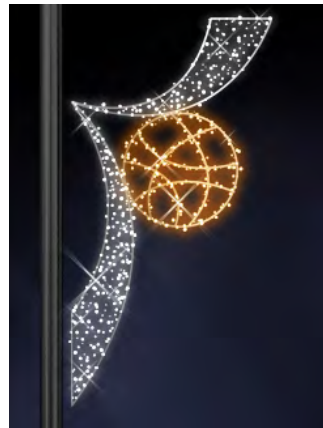

Vertigo 2	
Code	TB2D00036
Size	100 x 200cm
Weight	9,2kg
Watt	50W
Power info	230V