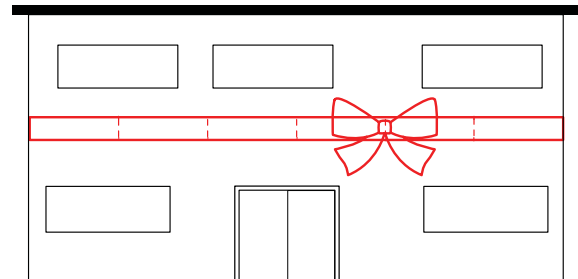

Ribbon strap red 2D	
Code	TB3D0435
Size	200 x 50cm
Watt	40W
Power info	36V , 30W + 230V

Ribbon strap gold 2D	
Code	TB3D0436
Size	200 x 50cm
Watt	40W
Power info	36V , 30W + 230V

Mounting ribbon straps + ribbon assembly design: