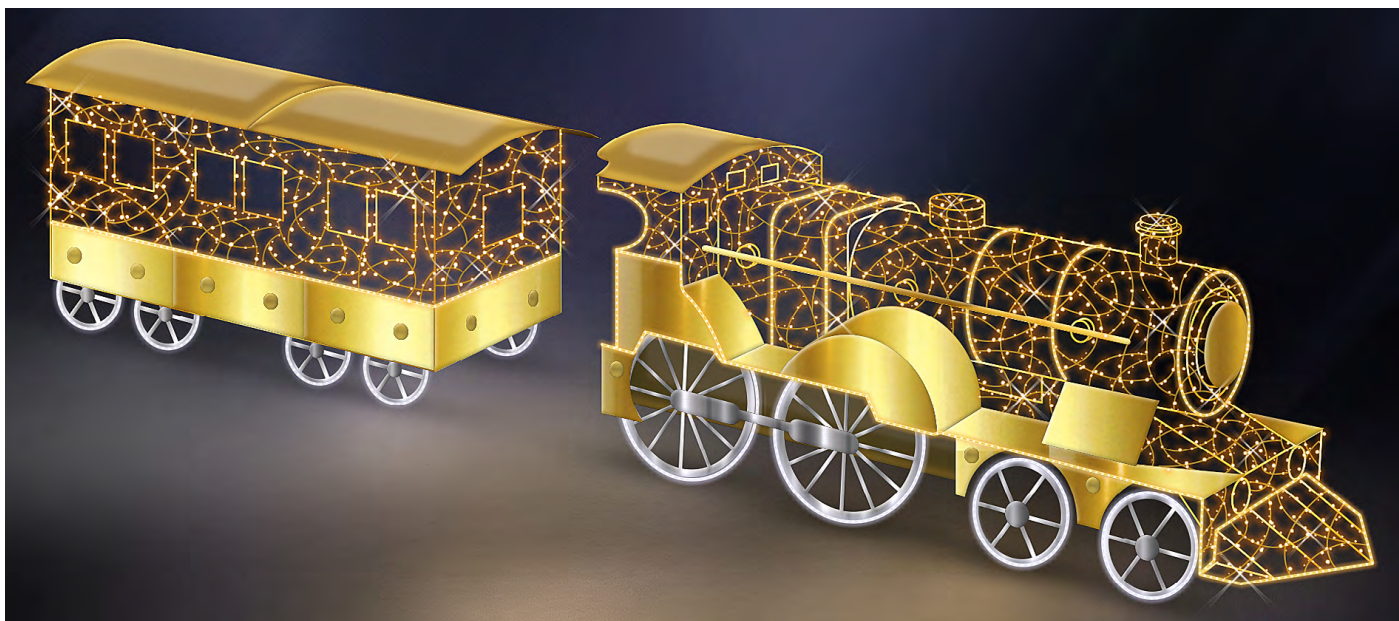

3D MOTIFS - TRAIN

Train locomotive + wagon

Code	TB3D0373
Size	12 x 2,5 x 2m
Watt	1200W
Power info	36V 4x 100W trans. + 230V