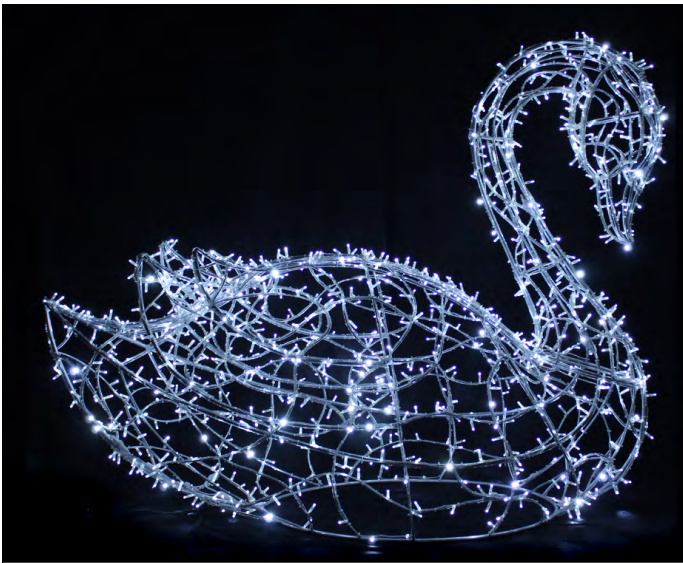

3D MOTIFS - SWAN KINGDOM

📷 Swan1