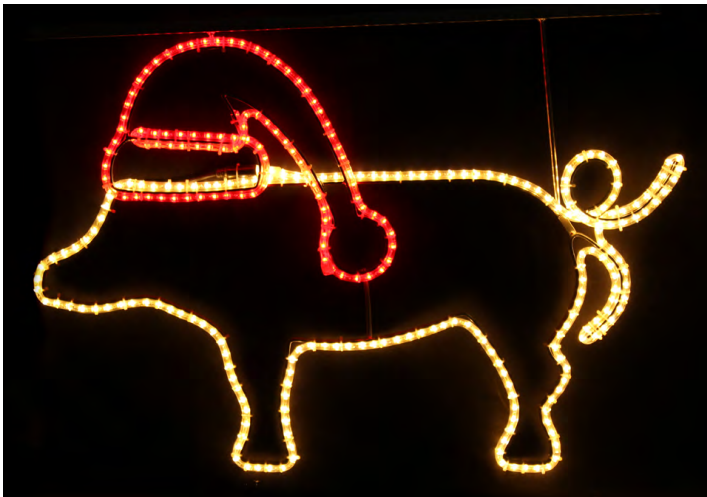

# JADA ROPE LIGHT

IP 67

150-120

150-121

150-122

Code	Length	LED Color		Watt	No. of LEDs	Cable color	Max Connection	Power supply
150-100	50m/roll	warm white		4,6W/m	36/m	transparent	50 / 1 roll	230V, DN-C-1C
150-105	50m/roll	white		4,6W/m	36/m	transparent	50 / 1 roll	230V, DN-C-1C
150-110	50m/roll	red		4,6W/m	36/m	transparent	50 / 1 roll	230V, DN-C-1C

Code	JADA ROPE LIGHT ACCESSORIES	Cable color	Power supply
150-120	Power cord for Rope light, 1,5m length, including accessories	black	230V, DN-C-1C
150-121	Ropelight 1C connector + male connector, 10cm length	black	230V, DN-C-1C
150-122	Ropelight 1C connector + female connector, 10cm length	black	230V, DN-C-1C