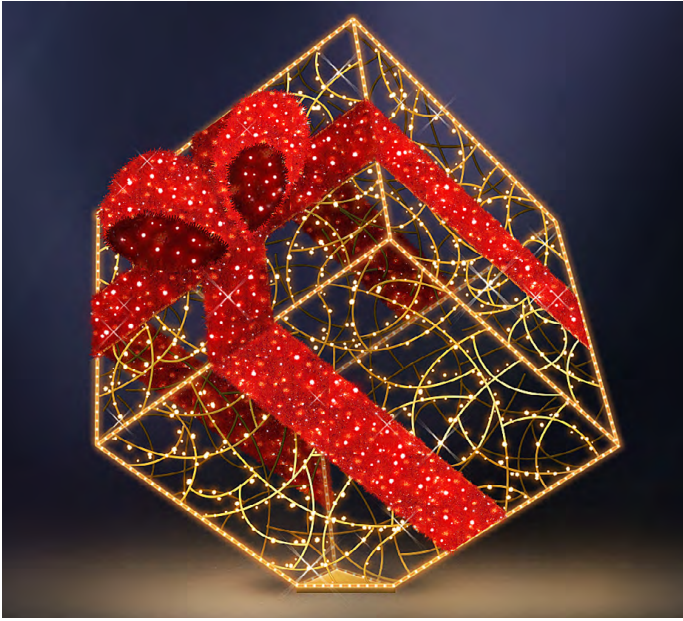

3D MOTIFS - CHRISTMAS ESSENCE

Twisty christmas gift 5,6m	
Code	TB3D0322
Size	5,6m height
Watt	380W
Power info	36V 3 x 100W trans. + 230V

Twisty christmas gift 3,5m	
Code	TB3D0324
Size	3,5 height
Watt	240W
Power info	36V 2 x 100W trans. + 230V

Christmas bulb with podium 2,8m	
Code	TB3D0265
Size	2,8m height
Watt	280W
Power info	36V , 3 x 100W transformer

Christmas bulb with podium 3,8m	
Code	TB3D0266
Size	3,8m height
Watt	390W
Power info	36V , 4 x 100W transformer