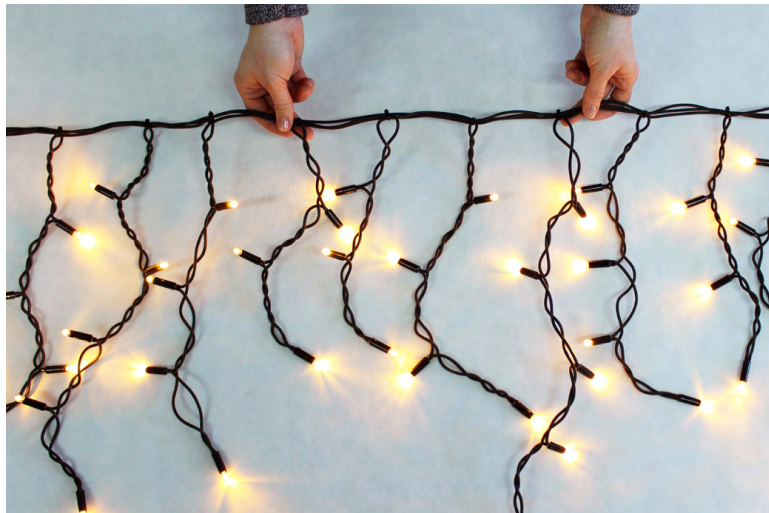

JADA ICIC LIGHT OUTDOOR