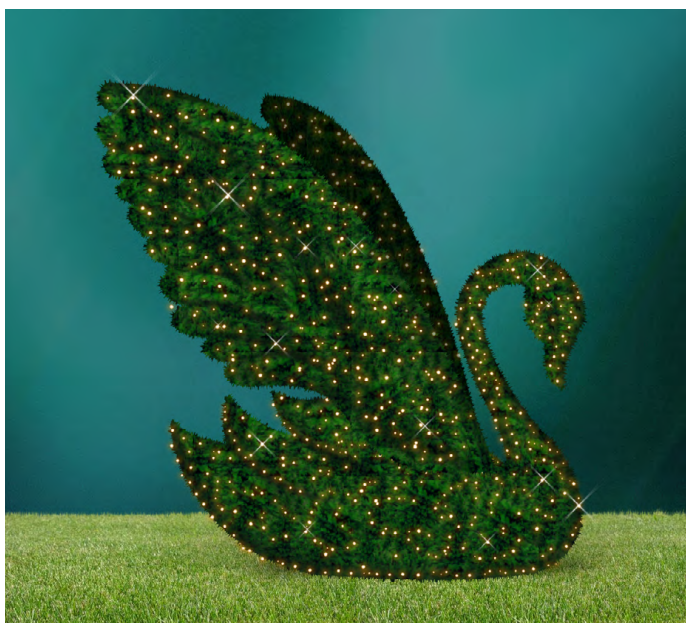

Garden swan queen 2,5m	
Code	TB3D0273
Size	2,5m height
Watt	170W
Power info	36V , 100W + 80W transformer