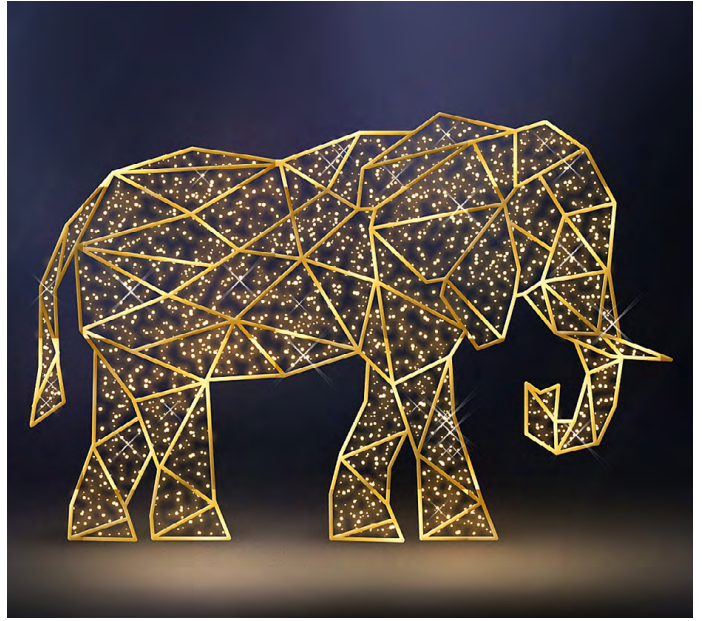

3D MOTIFS - POLYGONAL

Polygonal lion 2m	
Code	TB3D0363
Size	2m height
Watt	120W
Power info	36V , 100W + 30W

Polygonal lion 2,9m	
Code	TB3D0364
Size	2,9m height
Watt	230W
Power info	36V , 2 x 100W + 30W

Polygonal elephant 3,3m	
Code	TB3D0365
Size	3,3m height
Watt	290W
Power info	36V , 3 x 100W transformer

Polygonal elephant 4,5m	
Code	TB3D0366
Size	4,5m height
Watt	380W
Power info	36V , 3 x 100W +80W