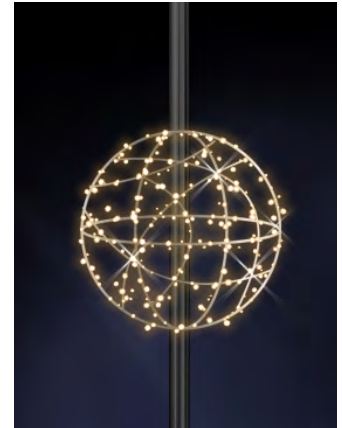

# 2D MOTIFS

3D Rodball 75	
Code	TB2D0041
Size	75 x 75 x 75cm
Weight	4,5kg
Watt	30W
Power info	230V

3D Rodball midi 75	
Code	TB2D0042
Size	75 x 75 x 75cm
Weight	4,5kg
Watt	30W
Power info	230V

3D Sphere 75	
Code	TB2D0043
Size	75 x 75 x 75cm
Weight	4,2kg
Watt	30W
Power info	230V