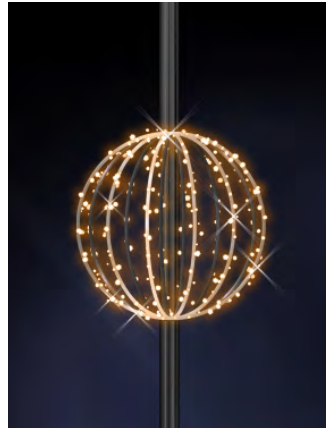

3D Rodball midi 75	
Code	TB2D0042
Size	75 x 75 x 75cm
Weight	4,5kg
Watt	30W
Power info	230V