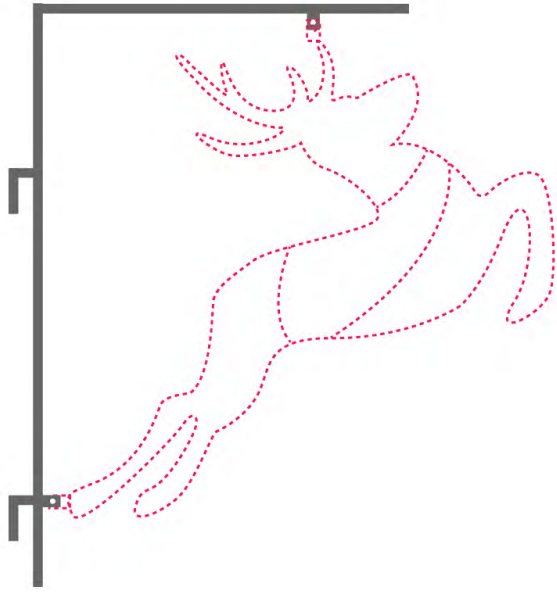

2D MOTIFS - ACCESORIES

Aluminium L Frame (Male part)	
Code	TB2D0064
Size	adjusted to motif size

Steel bracket (Female part)	
Code	TB2D0065
Size	8-10cm height, adjusted to motif size