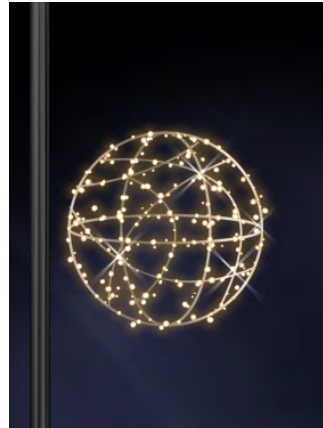

3D Sphere 75	
Code	TB2D0043
Size	75 x 75 x 75cm
Weight	4,2kg
Watt	30W
Power info	230V