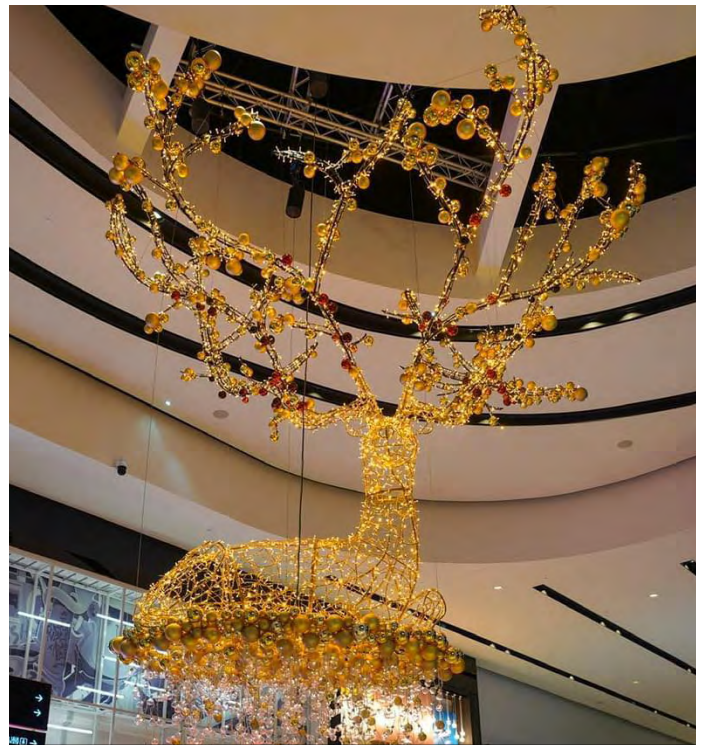

Sitting stag with tree antlers 6m	
Code	TB3D0450
Size	6m height
Watt	250W
Power info	36V , 2 x 100W + 50W transformer

Sitting stag with tree antlers 6m