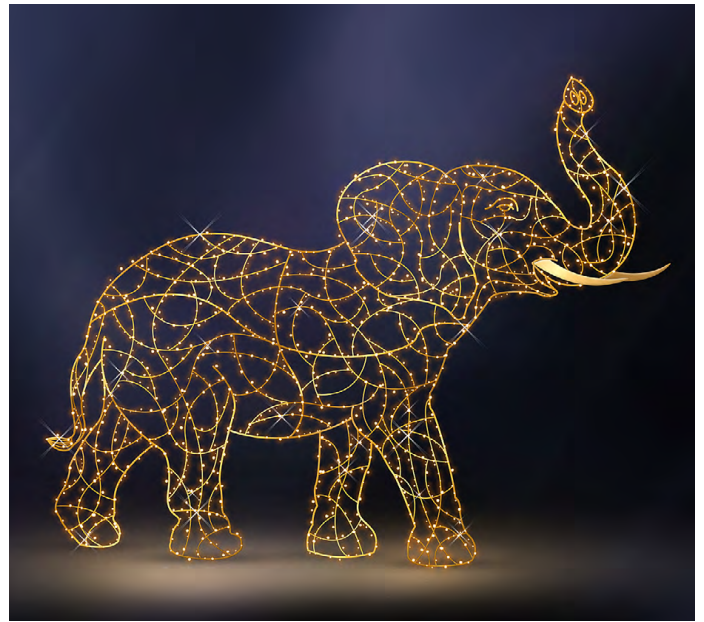

3D MOTIFS - AFRICAN ANIMALS

Elephant 3,3m	
Code	TB3D0286
Size	3,3m height
Watt	300W
Power info	36V , 3 x 100W transformer

Elephant 5,2m	
Code	TB3D0287
Size	5,2m height
Watt	470W
Power info	36V , 5 x 100W transformer

Elephant mum 3,6m	
Code	TB3D0284
Size	3,6m height
Watt	270W
Power info	36V , 2 x 100W + 80W

Elephant mum 5,6m	
Code	TB3D0285
Size	5,6m height
Watt	430W
Power info	36V , 4 x 100W +30W