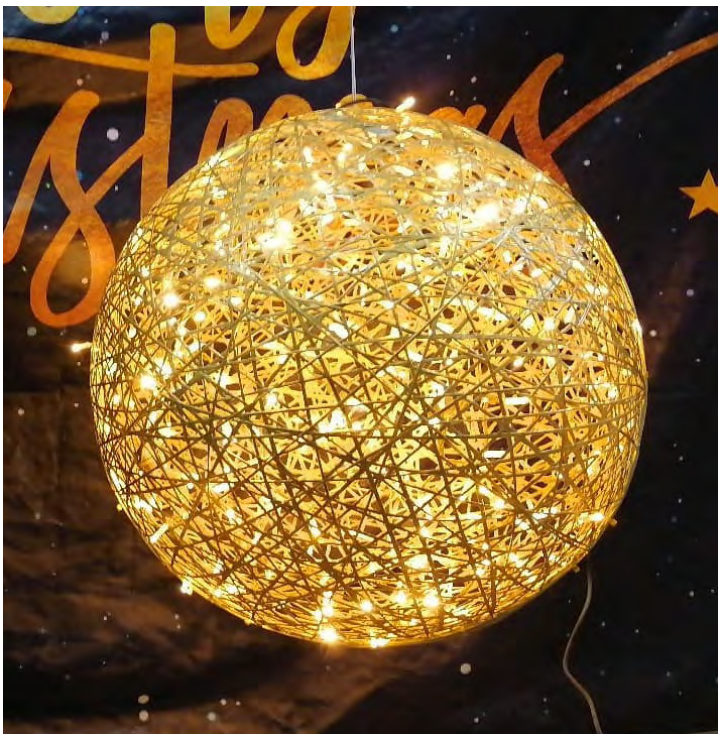

# FIBER ROPE

Code	Description	fiber color
<b>1100-010</b>	Sphere 80, without light material, 2 parts	white
<b>1100-010L</b>	Sphere 80, 36V light, 2 parts, transformer included	white
<b>1100-011</b>	Sphere 60, without light material, 2 parts	white
<b>1100-011L</b>	Sphere 60, 36V light, 2 parts, transformer included	white
<b>1100-012</b>	Sphere 30, without light material, 2 parts	white
<b>1100-012L</b>	Sphere 30, 36V light, 2 parts, transformer included	white
<b>1100-013</b>	Sphere 80, without light material, 2 parts	silver
<b>1100-013L</b>	Sphere 80, 36V light, 2 parts, transformer included	silver
<b>1100-014</b>	Sphere 60, without light material, 2 parts	silver
<b>1100-014L</b>	Sphere 60, 36V light, 2 parts, transformer included	silver
<b>1100-015</b>	Sphere 30, without light material, 2 parts	silver
<b>1100-015L</b>	Sphere 30, 36V light, 2 parts, transformer included	silver
<b>1100-016</b>	Sphere 80, without light material, 2 parts	gold
<b>1100-016L</b>	Sphere 80, 36V light, 2 parts, transformer included	gold
<b>1100-017</b>	Sphere 60, without light material, 2 parts	gold
<b>1100-017L</b>	Sphere 60, 36V light, 2 parts, transformer included	gold
<b>1100-018</b>	Sphere 30, without light material, 2 parts	gold
<b>1100-018L</b>	Sphere 30, 36V light, 2 parts, transformer included	gold
<b>1100-019</b>	Sphere 80, without light material, 2 parts	red
<b>1100-019L</b>	Sphere 80, 36V light, 2 parts, transformer included	red
<b>1100-020</b>	Sphere 60, without light material, 2 parts	red
<b>1100-020L</b>	Sphere 60, 36V light, 2 parts, transformer included	red
<b>1100-021</b>	Sphere 30, without light material, 2 parts	red
<b>1100-021L</b>	Sphere 30, 36V light, 2 parts, transformer included	red