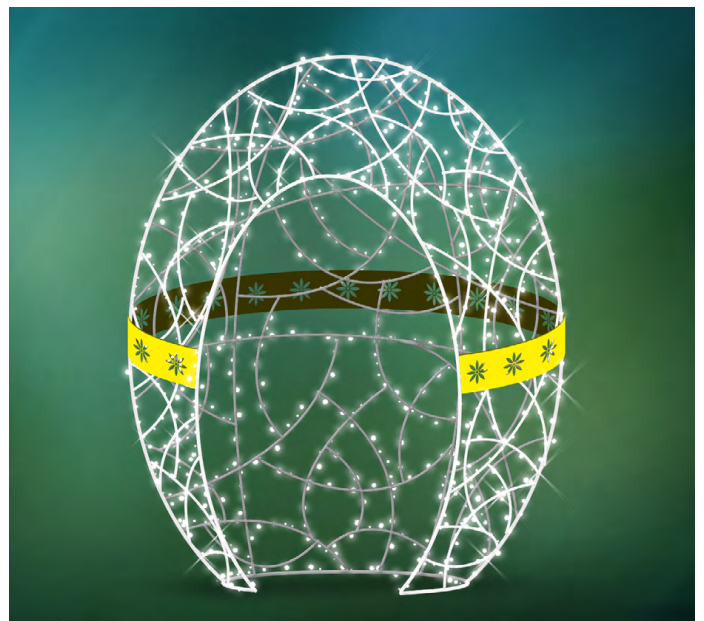

# 3D MOTIFS - SEASONAL

Eggie chick 1,5m	
Code	TB3D0468
Size	1,5m height
Watt	50W
Power info	36V , 50W transformer

Eggie bunny 1,5m	
Code	TB3D0468
Size	1,5m height
Watt	60W
Power info	36V , 80W transformer