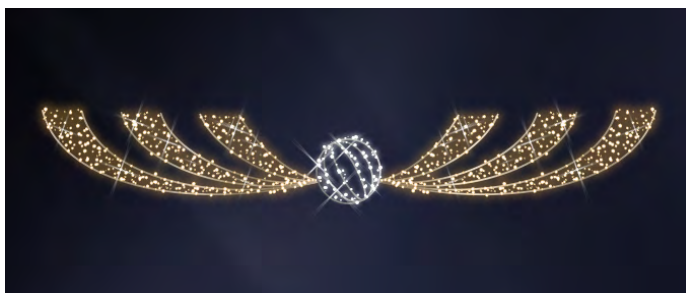

2D MOTIFS - ACROSS STREET

Vertigo across street	
Code	TB2D0053
Size	600 x 100cm
Weight	18,4kg
Watt	90W
Power info	230V