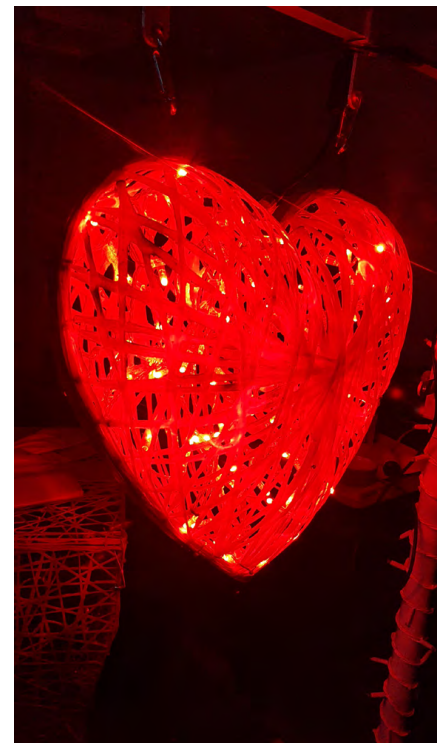

# FIBER ROPE

Code	Description	fiber color
<b>1100-010</b>	Sphere 80, without light material, 2 parts	white
<b>1100-010L</b>	Sphere 80, 36V light, 2 parts, transformer included	white
<b>1100-011</b>	Sphere 60, without light material, 2 parts	white
<b>1100-011L</b>	Sphere 60, 36V light, 2 parts, transformer included	white
<b>1100-012</b>	Sphere 30, without light material, 2 parts	white
<b>1100-012L</b>	Sphere 30, 36V light, 2 parts, transformer included	white
<b>1100-013</b>	Sphere 80, without light material, 2 parts	silver
<b>1100-013L</b>	Sphere 80, 36V light, 2 parts, transformer included	silver
<b>1100-014</b>	Sphere 60, without light material, 2 parts	silver
<b>1100-014L</b>	Sphere 60, 36V light, 2 parts, transformer included	silver
<b>1100-015</b>	Sphere 30, without light material, 2 parts	silver
<b>1100-015L</b>	Sphere 30, 36V light, 2 parts, transformer included	silver
<b>1100-016</b>	Sphere 80, without light material, 2 parts	gold
<b>1100-016L</b>	Sphere 80, 36V light, 2 parts, transformer included	gold
<b>1100-017</b>	Sphere 60, without light material, 2 parts	gold
<b>1100-017L</b>	Sphere 60, 36V light, 2 parts, transformer included	gold
<b>1100-018</b>	Sphere 30, without light material, 2 parts	gold
<b>1100-018L</b>	Sphere 30, 36V light, 2 parts, transformer included	gold
<b>1100-019</b>	Sphere 80, without light material, 2 parts	red
<b>1100-019L</b>	Sphere 80, 36V light, 2 parts, transformer included	red
<b>1100-020</b>	Sphere 60, without light material, 2 parts	red
<b>1100-020L</b>	Sphere 60, 36V light, 2 parts, transformer included	red
<b>1100-021</b>	Sphere 30, without light material, 2 parts	red
<b>1100-021L</b>	Sphere 30, 36V light, 2 parts, transformer included	red