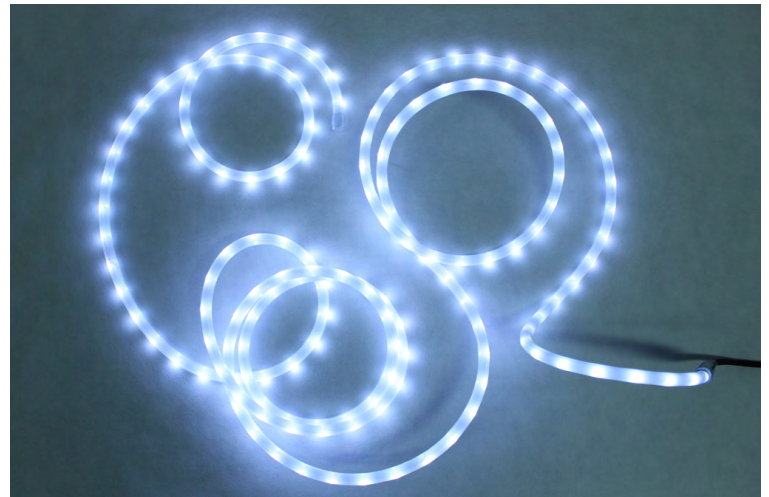

 100-501 Power cord for 230V

 100-510 T-connector

 100-520 Extension cable 1m

 100-512 Divider

# JADA ROPE LIGHT

IP 67

150-120

150-121

150-122

Code	Length	LED Color		Watt	No. of LEDs	Cable color	Max Connection	Power supply
150-100	50m/roll	warm white		4,6W/m	36/m	transparent	50 / 1 roll	230V, DN-C-1C
150-105	50m/roll	white		4,6W/m	36/m	transparent	50 / 1 roll	230V, DN-C-1C
150-110	50m/roll	red		4,6W/m	36/m	transparent	50 / 1 roll	230V, DN-C-1C

Code	JADA ROPE LIGHT ACCESSORIES	Cable color	Power supply
150-120	Power cord for Rope light, 1,5m length, including accessories	black	230V, DN-C-1C
150-121	Ropelight 1C connector + male connector, 10cm length	black	230V, DN-C-1C
150-122	Ropelight 1C connector + female connector, 10cm length	black	230V, DN-C-1C