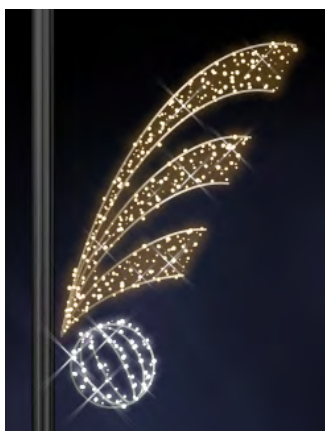

2D MOTIFS

Vertigo 4	
Code	TB2D0038
Size	125 x 200cm
Weight	9,6kg
Watt	40W
Power info	230V