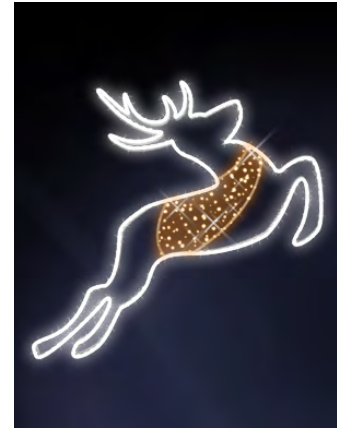

# 2D MOTIFS

Classic ball 110	
Code	TB2D0001
Size	110 x 110cm
Weight	4,7kg
Watt	40W
Power info	230V

Classic bell 110	
Code	TB2D0002
Size	95 x 110cm
Weight	5,2kg
Watt	40W
Power info	230V

Classic boot 110	
Code	TB2D0003
Size	90 x 110cm
Weight	5,6kg
Watt	40W
Power info	230V