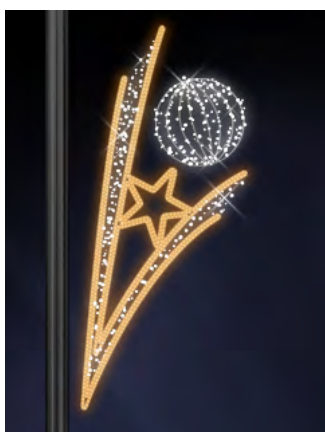

Fancy 10	
Code	TB2D0023
Size	135 x 300cm
Weight	18,4kg
Watt	140W
Power info	230V