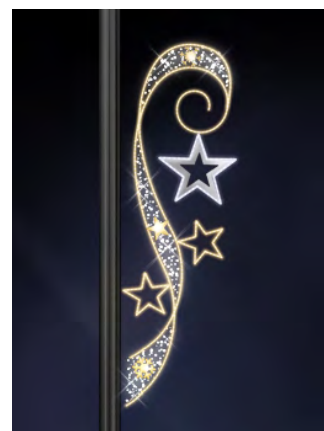

# 2D MOTIFS

Vertigo 4	
Code	TB2D0038
Size	125 x 200cm
Weight	9,6kg
Watt	40W
Power info	230V

Vertigo 5	
Code	TB2D0062
Size	120 x 200 x 30cm
Weight	11,2kg
Watt	80W
Power info	230V

Vertigo 6	
Code	TB2D0062
Size	120 x 200 x 30cm
Weight	10,2kg
Watt	70W
Power info	230V