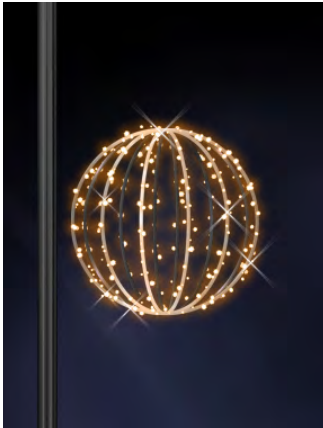

2D MOTIFS

3D Rodball 75	
Code	TB2D0041
Size	75 x 75 x 75cm
Weight	4,5kg
Watt	30W
Power info	230V