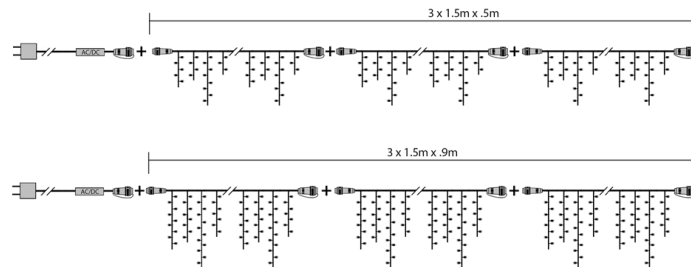

JADA ICIC LIGHT OUTDOOR

IP 67

Code	Length	LED Color		Watt	No. of LEDs	Cable color	Max Connection	Power supply
100-300	4,5 x 0,5m	warm white		13,8 W	171	black	15	230V, JD-C
100-301	4,5 x 0,5m	ww/ww flash		13,8 W	171	black	15	230V, JD-C
100-310	4,5 x 0,9m	warm white		27,6 W	261	black	10	230V, JD-C
100-311	4,5 x 0,9m	ww/ww flash		27,6 W	261	black	10	230V, JD-C