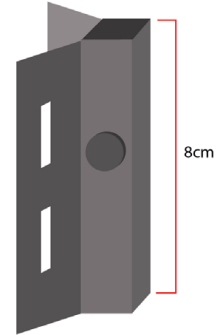

2D MOTIFS - ACCESORIES

Aluminium L Frame (Male part)	
Code	TB2D0064
Size	adjusted to motif size

Steel bracket (Female part)	
Code	TB2D0065
Size	8-10cm height, adjusted to motif size