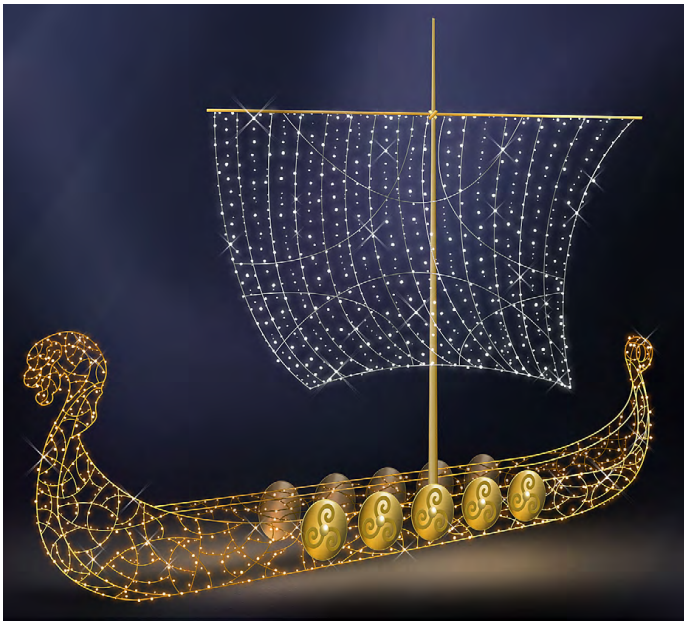

3D MOTIFS - NORDIC

Viking ship	
Code	TB3D0335
Size	10m length, 6m height
Watt	380W
Power info	36V , 3 x 400W transformer