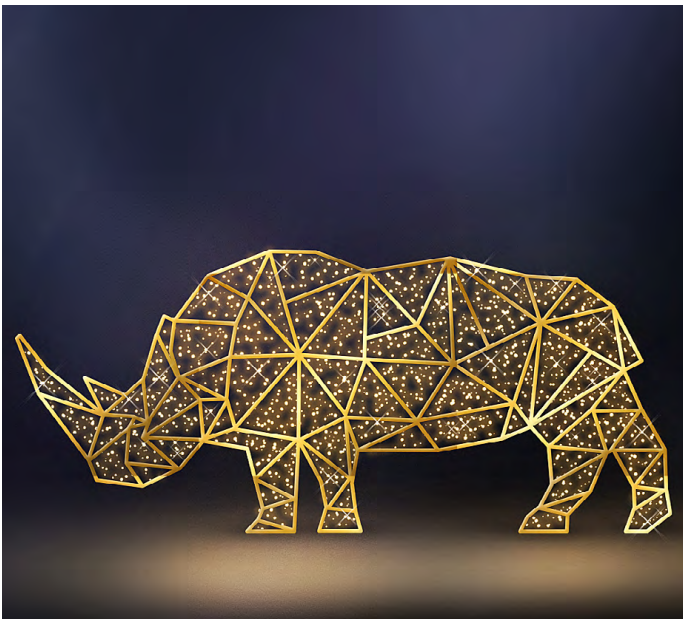

Polygonal rhino 2,1m	
Code	TB3D0359
Size	2,1m height
Watt	160W
Power info	36V , 100W + 80W

Polygonal rhino 3m	
Code	TB3D0360
Size	3m height
Watt	250W
Power info	36V , 2x100W + 50W

Polygonal camel 3,3m	
Code	TB3D0361
Size	3,3m height
Watt	160W
Power info	36V , 100W +80W

Polygonal camel 4,5m	
Code	TB3D0362
Size	4,5m height
Watt	230W
Power info	36V , 2 x 100W + 30W