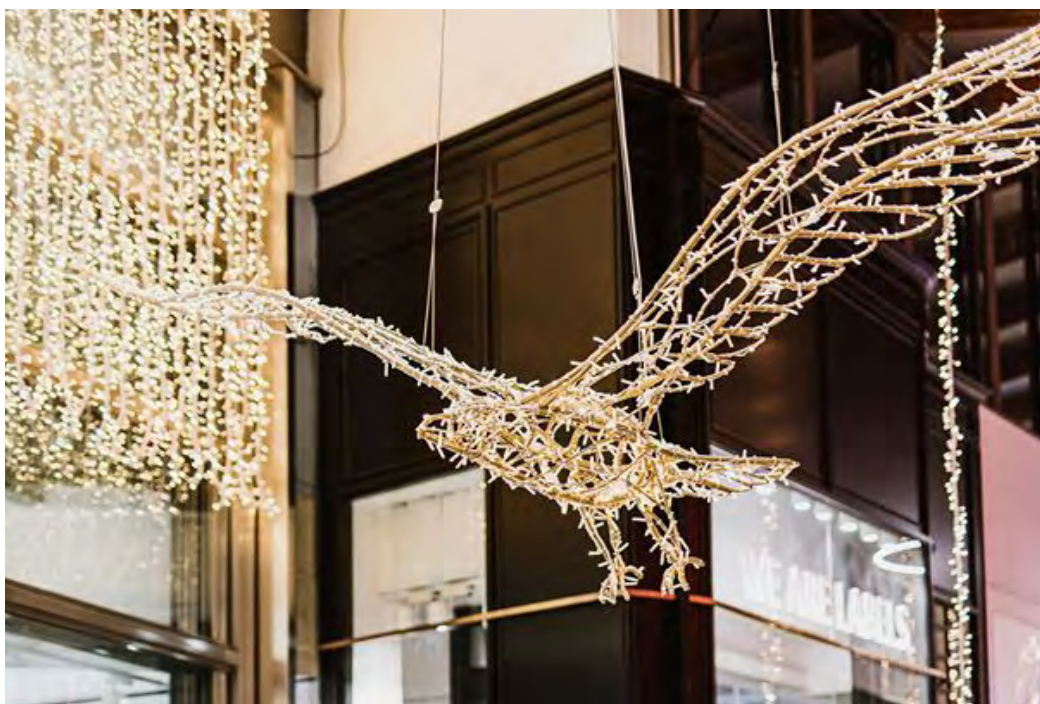

Eagle 4m width	
Code	TB3D0094
Size	4m width
Watt	130W
Power info	36V , 100W + 50W

Eagle 2,5m width	
Code	TB3D0095
Size	2,5m width
Watt	90W
Power info	36V , 100W transformer

Hedgehog 1,3m	
Code	TB3D0100
Size	1,3m height
Watt	100W
Power info	36V , 100W transformer

Hedgehog 1m	
Code	TB3D0101
Size	1m height
Watt	70W
Power info	36V , 80W transformer

Eagle 2,5m width