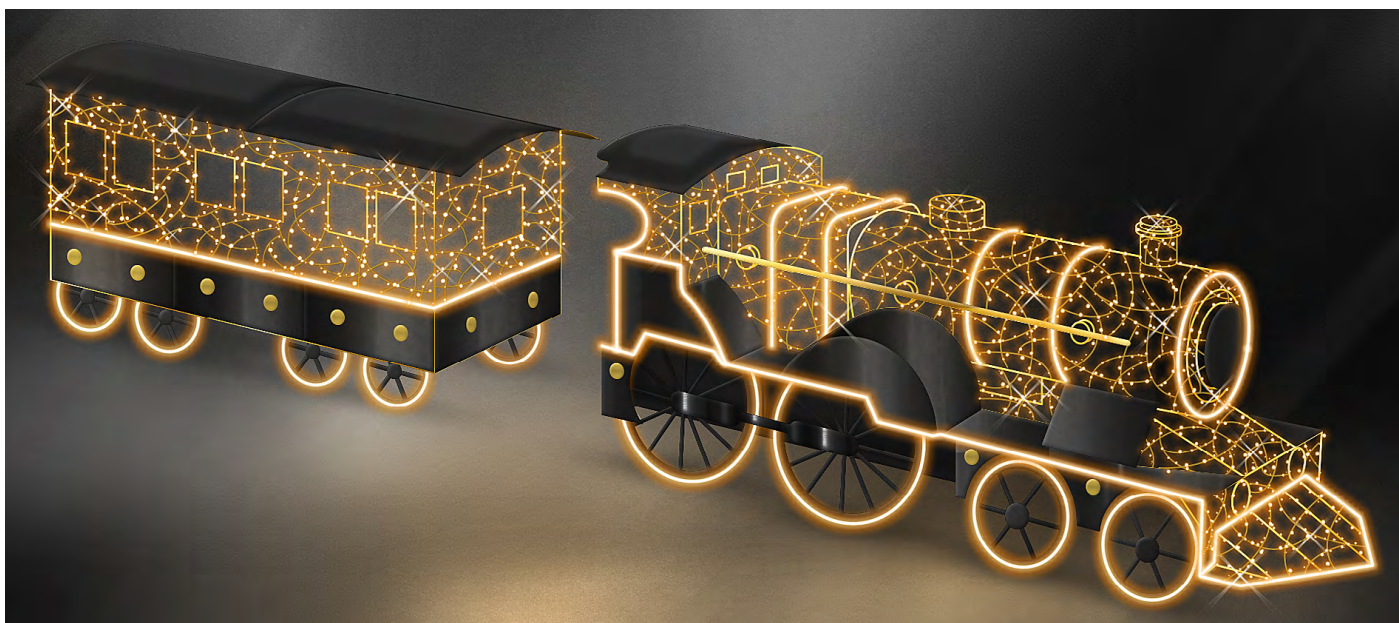

Classic train locomotive + wagon (black & gold version)

Code	TB3D0377
Size	12 x 2,5 x 2m
Watt	1200W
Power info	36V 4x 100W trans. + 230V