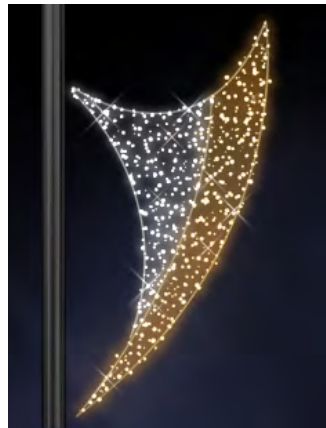

Vertigo 1	
Code	TB2D0035
Size	100 x 200cm
Weight	8,4kg
Watt	40W
Power info	230V