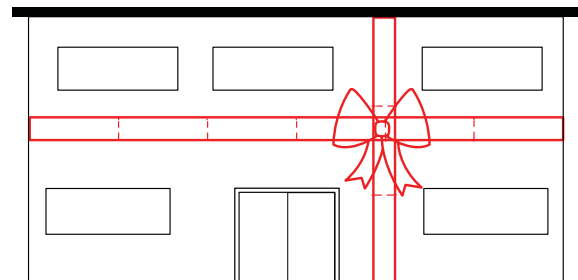

Ribbon strap red 2D	
Code	TB3D0435
Size	200 x 50cm
Watt	40W
Power info	36V , 30W + 230V

Ribbon strap gold 2D	
Code	TB3D0436
Size	200 x 50cm
Watt	40W
Power info	36V , 30W + 230V

Mounting ribbon straps + ribbon assembly design: