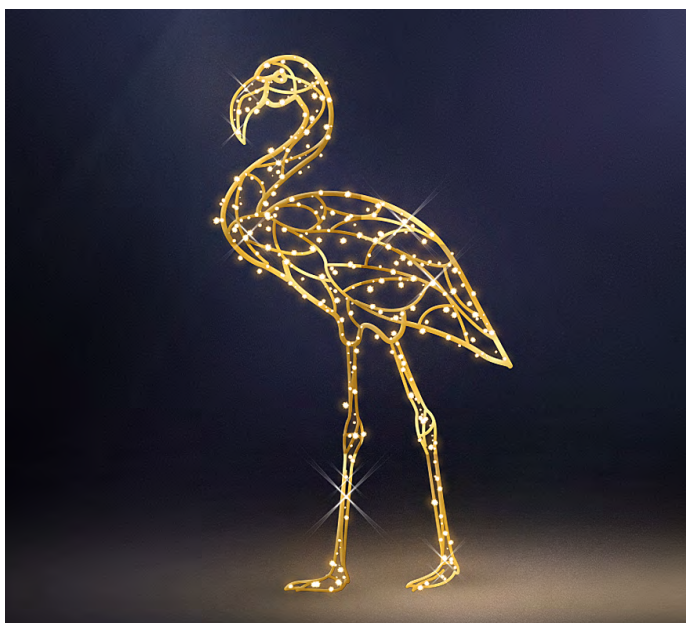

Flamingo1 2,1m	
Code	TB3D0190
Size	2,1m height
Watt	50W
Power info	36V , 50W transformer

Flamingo1 1,5m	
Code	TB3D0191
Size	1,5m height
Watt	30W
Power info	36V , 30W transformer

Flamingo2 2,1m	
Code	TB3D0192
Size	2,1m height
Watt	50W
Power info	36V , 50W transformer

Flamingo2 1,5m	
Code	TB3D0193
Size	1,5m height
Watt	30W
Power info	36V , 30W transformer