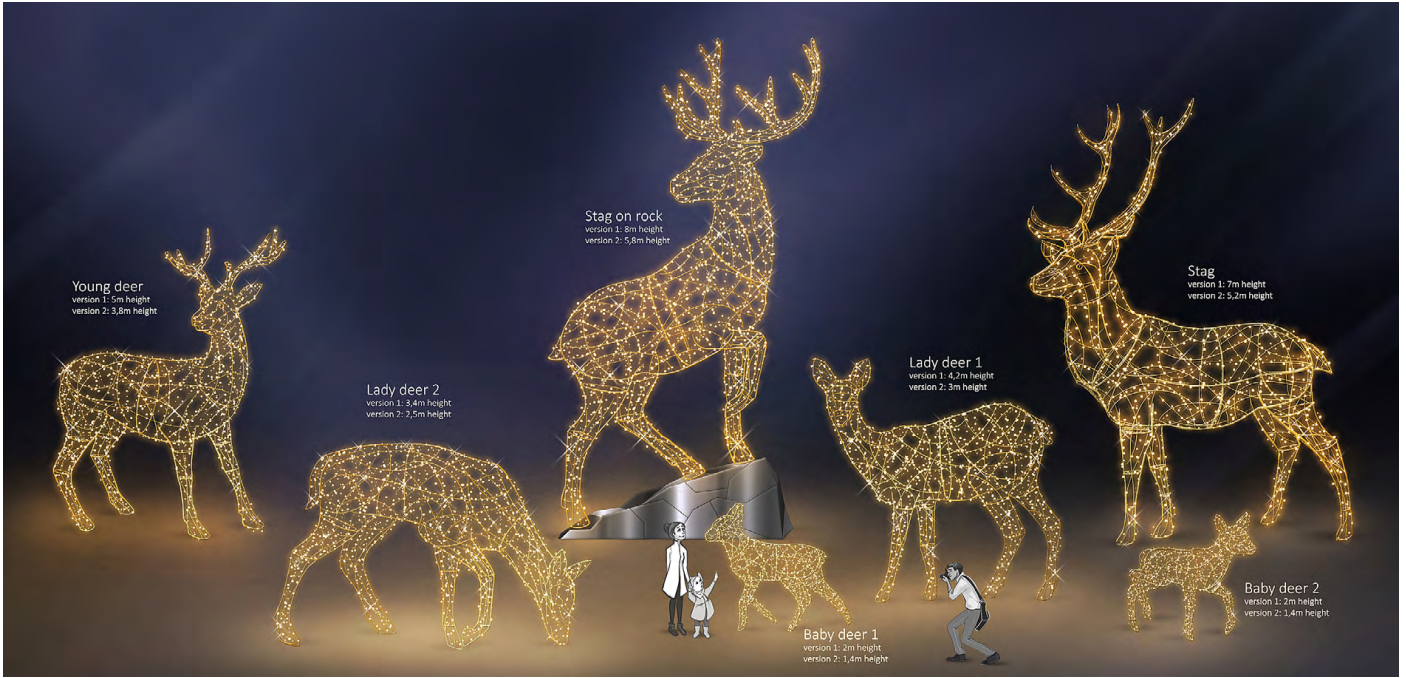

JADA

G R O U P

NORDIC & FOREST ANIMALS

📷 Lady deer 3m; Baby deer1 1,4m; Baby deer2 1,4m

📷 Stag 3,5m; Lady deer 3m

📷 Stag 3,5m; Lady deer 3m

📷 Stag on rock 8m; Lady deer 4,2m

Baby deer1 2m	
Code	TB3D0001
Size	2m height
Watt	80W
Power info	36V , 80W transformer