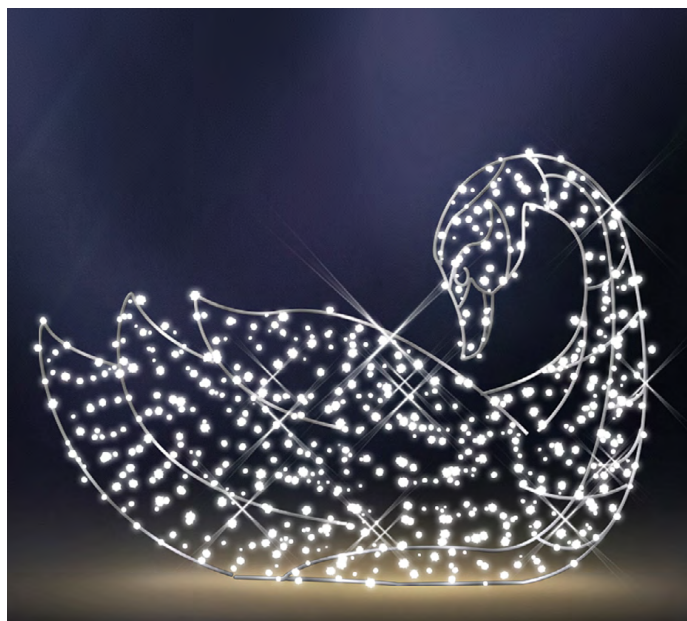

Swan1	
Code	TB3D0076
Size	1,8m height
Watt	100W
Power info	36V , 100W transformer

Swan2	
Code	TB3D0077
Size	1,5m height
Watt	100W
Power info	36V , 100W transformer